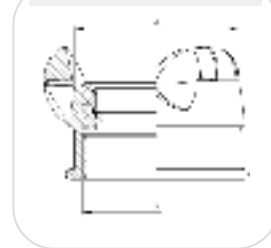

Rotta couplings: Rotta female thread

Standard: Rotta 3 Lugs

Material: Brass

Seal: NBR black

Name	Size	A	B	Code	Weight	Material
ROF50/40	DN50	68	G1-1/2"	B3002005	-	BR
ROF50/50	DN50	68	G2"	B3002006	-	BR
ROF70/50	DN70	85	G2"	B3002007	-	BR
ROF70/65	DN70	85	G2-1/2"	B3002008	-	BR