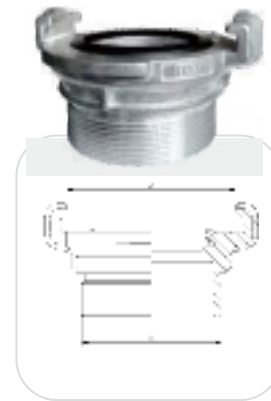

## Gost couplings: Gost female thread

Standard: Gost 28352-89

Material: Aluminum

Seal: NBR black

Name	Size	A	B	Code	Weight	Material
GOF50	DN50	78	G2"	B3402001	-	AL Forging
GOF50	DN50	78	G2"	B3402010	-	AL Casting
GOF70	DN70	95	G2-1/2"	B3402002	-	AL Casting
GOF80	DN80	107	G2-1/2"	B3402011	-	AL Casting
GOF80	DN80	107	G3"	B3402003	-	AL Casting
GOF100	DN100	140	G4"	B3402018	-	AL Casting
GOF125	DN125	166	G4"	B3402008	-	AL Casting
GOF125	DN125	166	G4"NH	B3402016	-	AL Casting
GOF125	DN125	166	G5"	B3402013	-	AL Casting

## Gost couplings: Gost male thread

**Standard:** EN/DIN  
**Material:** Aluminum  
**Seal:** NBR black

Name	Size	A	B	Code	Weight	Material
GOM50	DN50	78	G2"	B3403001	-	AL Casting
GOM70	DN70	-	G2 1/2"	B3403002	-	AL Casting
GOM80	DN80	107	G3"	B3403003	-	AL Casting
GOM100	DN100	140	G4"	B3403016	-	AL Casting
GOM125	DN125	166	G4"	B3403008	-	AL Casting