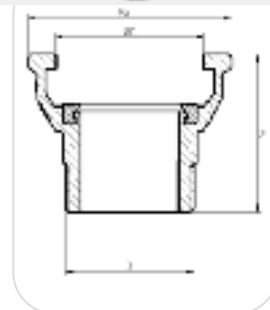

DSP couplings: Male

Standard: DSP standard
Material: Aluminum
Seal: NBR black

Name	A	B	C	D	Code	Material
DSP40-G1-1/2"	59	76	55	1-1/2"	B0237001	AL Casting