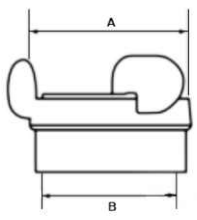

Name	Size	A	B	Code	Material
ROT50/50	DN50	68	52	B3001001	AL-casting
ROT50/64	DN50	68	64	B3001002	AL-casting
ROT70/75	DN70	85	75	B3001003	AL-casting
ROT70/100	DN70	85	100	B3001004	AL-casting
ROT70/64	DN70	85	64	B3001005	AL-casting
ROT50/50	DN50	68	52	B3001006	BR
ROT50/64	DN50	68	64	B3001007	BR
ROT70/75	DN70	85	75	B3001008	BR
ROT70/100	DN70	85	100	B3001009	BR
ROT70/64	DN70	85	64	B3001010	BR

Rotta couplings	Rotta female thread
-----------------	---------------------

Standard Materials Seal	Rotta 3 Lugs Brass / Aluminum NBR black or white
-------------------------	--

Name	Size	A	B	Code	Material
ROF50/40	DN50	68	G1-1/2"	B3002001	AL-casting
ROF50/50	DN50	68	G2"	B3002002	AL-casting
ROF70/50	DN70	85	G2"	B3002003	AL-casting
ROF70/65	DN70	85	G2-1/2"	B3002003	AL-casting
ROF50/40	DN50	68	G1-1/2"	B3002005	BR
ROF50/50	DN50	68	G2"	B3002006	BR
ROF70/50	DN70	85	G2"	B3002007	BR
ROF70/65	DN70	85	G2-1/2"	B3002008	BR

Rotta couplings **Rotta male thread**

Standard: Rotta 3 Lugs
 Materials: Brass / Aluminum
 Seal: NBR black or white

Name	Size	A	B	Code	Material
ROM50/40	DN50	68	G1-1/2"	B3003001	AL-casting
ROM50/50	DN50	68	G2"	B3003002	AL-casting
ROM70/50	DN70	85	G2"	B3003003	AL-casting
ROM70/65	DN70	85	G2-1/2"	B3003004	AL-casting
ROM50/40	DN50	68	G1-1/2"	B3003005	BR
ROM50/50	DN50	68	G2"	B3003006	BR
ROM70/50	DN70	85	G2"	B3003007	BR
ROM70/65	DN70	85	G2-1/2"	B3003008	BR

Rotta couplings **Seal**

Standard: Rotta 3 Lugs
 Materials: NBR

Name	Size	Code	Material
DN50	2 "	B3005001	NBR
DN70	2 1/2 "	B3005002	NBR