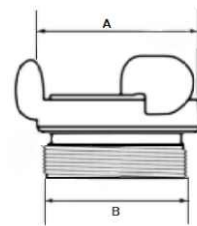

Name	Size	A	B	Code	Material
ROT50/50	DN50	68	52	B3001001	AL-casting
ROT50/64	DN50	68	64	B3001002	AL-casting
ROT70/75	DN70	85	75	B3001003	AL-casting
ROT70/100	DN70	85	100	B3001004	AL-casting
ROT70/64	DN70	85	64	B3001005	AL-casting
ROT50/50	DN50	68	52	B3001006	BR
ROT50/64	DN50	68	64	B3001007	BR
ROT70/75	DN70	85	75	B3001008	BR
ROT70/100	DN70	85	100	B3001009	BR
ROT70/64	DN70	85	64	B3001010	BR

Rotta couplings	Rotta female thread
-----------------	---------------------

Standard Materials Seal	Rotta 3 Lugs Brass / Aluminum NBR black or white
-------------------------	--

Name	Size	A	B	Code	Material
ROF50/40	DN50	68	G1-1/2"	B3002001	AL-casting
ROF50/50	DN50	68	G2"	B3002002	AL-casting
ROF70/50	DN70	85	G2"	B3002003	AL-casting
ROF70/65	DN70	85	G2-1/2"	B3002003	AL-casting
ROF50/40	DN50	68	G1-1/2"	B3002005	BR
ROF50/50	DN50	68	G2"	B3002006	BR
ROF70/50	DN70	85	G2"	B3002007	BR
ROF70/65	DN70	85	G2-1/2"	B3002008	BR

Rotta couplings **Rotta male thread**

Standard: Rotta 3 Lugs
 Materials: Brass / Aluminum
 Seal: NBR black or white

Name	Size	A	B	Code	Material
ROM50/40	DN50	68	G1-1/2"	B3003001	AL-casting
ROM50/50	DN50	68	G2"	B3003002	AL-casting
ROM70/50	DN70	85	G2"	B3003003	AL-casting
ROM70/65	DN70	85	G2-1/2"	B3003004	AL-casting
ROM50/40	DN50	68	G1-1/2"	B3003005	BR
ROM50/50	DN50	68	G2"	B3003006	BR
ROM70/50	DN70	85	G2"	B3003007	BR
ROM70/65	DN70	85	G2-1/2"	B3003008	BR