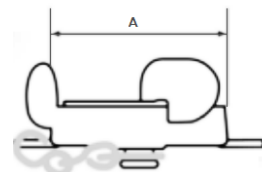

Rotta couplings   **Rotta blind cap**

Standard: Rotta 3 Lugs
Materials: Brass / Aluminum
Seal: NBR black or white

Name	Size	A	Code	Material
ROC50	DN50	68	B3004001	AL-casting
ROC70	DN70	85	B3004002	AL-casting
ROC50	Dn50	68	B3004003	BR
ROC70	DN70	85	B3004004	BR