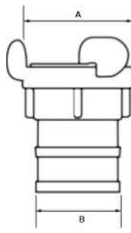

Rotta couplings	Rotta hose coupling

Standard Materials Seal	Rotta 3 Lugs Brass / Aluminum NBR black or white

Name	Size	A	B	Code	Material
ROT50/50	DN50	68	52	B3001001	AL-casting
ROT50/64	DN50	68	64	B3001002	AL-casting
ROT70/75	DN70	85	75	B3001003	AL-casting
ROT70/100	DN70	85	100	B3001004	AL-casting
ROT70/64	DN70	85	64	B3001005	AL-casting
ROT50/50	DN50	68	52	B3001006	BR
ROT50/64	DN50	68	64	B3001007	BR
ROT70/75	DN70	85	75	B3001008	BR
ROT70/100	DN70	85	100	B3001009	BR
ROT70/64	DN70	85	64	B3001010	BR