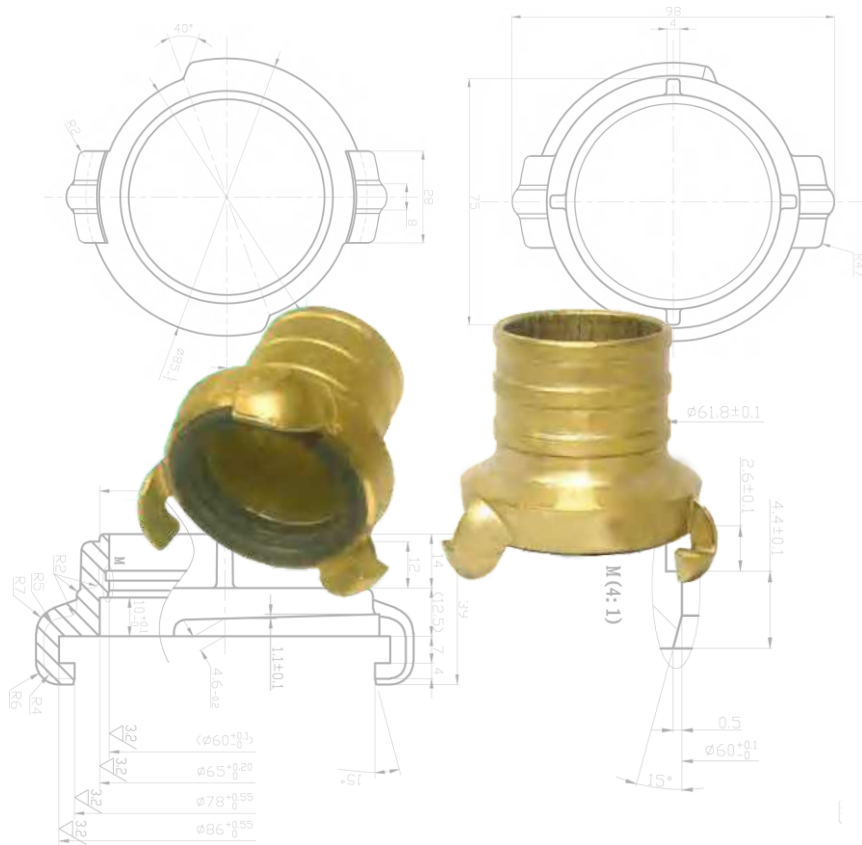

Material

Brass by casting

Aluminum by casting

ROTTA coupling

Rotta couplings	Rotta hose coupling
-----------------	---------------------

Standard Materials Seal	Rotta 3 Lugs Brass / Aluminum NBR black or white
-------------------------	--

Name	Size	A	B	Code	Material
ROT50/50	DN50	68	52	B3001001	AL-casting
ROT50/64	DN50	68	64	B3001002	AL-casting
ROT70/75	DN70	85	75	B3001003	AL-casting
ROT70/100	DN70	85	100	B3001004	AL-casting
ROT70/64	DN70	85	64	B3001005	AL-casting
ROT50/50	DN50	68	52	B3001006	BR
ROT50/64	DN50	68	64	B3001007	BR
ROT70/75	DN70	85	75	B3001008	BR
ROT70/100	DN70	85	100	B3001009	BR
ROT70/64	DN70	85	64	B3001010	BR

Rotta couplings	Rotta female thread
-----------------	---------------------

Standard Materials Seal	Rotta 3 Lugs Brass / Aluminum NBR black or white
-------------------------	--

Name	Size	A	B	Code	Material
ROF50/40	DN50	68	G1-1/2"	B3002001	AL-casting
ROF50/50	DN50	68	G2"	B3002002	AL-casting
ROF70/50	DN70	85	G2"	B3002003	AL-casting
ROF70/65	DN70	85	G2-1/2"	B3002003	AL-casting
ROF50/40	DN50	68	G1-1/2"	B3002005	BR
ROF50/50	DN50	68	G2"	B3002006	BR
ROF70/50	DN70	85	G2"	B3002007	BR
ROF70/65	DN70	85	G2-1/2"	B3002008	BR

Rotta couplings **Rotta male thread**

Standard: Rotta 3 Lugs
 Materials: Brass / Aluminum
 Seal: NBR black or white

Name	Size	A	B	Code	Material
ROM50/40	DN50	68	G1-1/2"	B3003001	AL-casting
ROM50/50	DN50	68	G2"	B3003002	AL-casting
ROM70/50	DN70	85	G2"	B3003003	AL-casting
ROM70/65	DN70	85	G2-1/2"	B3003004	AL-casting
ROM50/40	DN50	68	G1-1/2"	B3003005	BR
ROM50/50	DN50	68	G2"	B3003006	BR
ROM70/50	DN70	85	G2"	B3003007	BR
ROM70/65	DN70	85	G2-1/2"	B3003008	BR