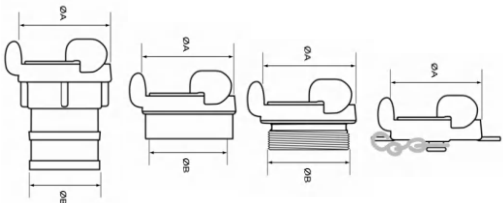

Material

Brass by casting

Aluminum by casting

ROTTA coupling

Rotta couplings	Rotta hose coupling
-----------------	---------------------

Standard Materials Seal	Rotta 3 Lugs Brass / Aluminum NBR black or white
-------------------------	--

Name	Size	A	B	Code	Material
ROT50/50	DN50	68	52	B3001001	AL-casting
ROT50/64	DN50	68	64	B3001002	AL-casting
ROT70/75	DN70	85	75	B3001003	AL-casting
ROT70/100	DN70	85	100	B3001004	AL-casting
ROT70/64	DN70	85	64	B3001005	AL-casting
ROT50/50	DN50	68	52	B3001006	BR
ROT50/64	DN50	68	64	B3001007	BR
ROT70/75	DN70	85	75	B3001008	BR
ROT70/100	DN70	85	100	B3001009	BR
ROT70/64	DN70	85	64	B3001010	BR

Rotta couplings	Rotta female thread
-----------------	---------------------

Standard Materials Seal	Rotta 3 Lugs Brass / Aluminum NBR black or white
-------------------------	--

Name	Size	A	B	Code	Material
ROF50/40	DN50	68	G1-1/2"	B3002001	AL-casting
ROF50/50	DN50	68	G2"	B3002002	AL-casting
ROF70/50	DN70	85	G2"	B3002003	AL-casting
ROF70/65	DN70	85	G2-1/2"	B3002003	AL-casting
ROF50/40	DN50	68	G1-1/2"	B3002005	BR
ROF50/50	DN50	68	G2"	B3002006	BR
ROF70/50	DN70	85	G2"	B3002007	BR
ROF70/65	DN70	85	G2-1/2"	B3002008	BR

Rotta couplings **Rotta male thread**

Standard: Rotta 3 Lugs
 Materials: Brass / Aluminum
 Seal: NBR black or white

Name	Size	A	B	Code	Material
ROM50/40	DN50	68	G1-1/2"	B3003001	AL-casting
ROM50/50	DN50	68	G2"	B3003002	AL-casting
ROM70/50	DN70	85	G2"	B3003003	AL-casting
ROM70/65	DN70	85	G2-1/2"	B3003004	AL-casting
ROM50/40	DN50	68	G1-1/2"	B3003005	BR
ROM50/50	DN50	68	G2"	B3003006	BR
ROM70/50	DN70	85	G2"	B3003007	BR
ROM70/65	DN70	85	G2-1/2"	B3003008	BR