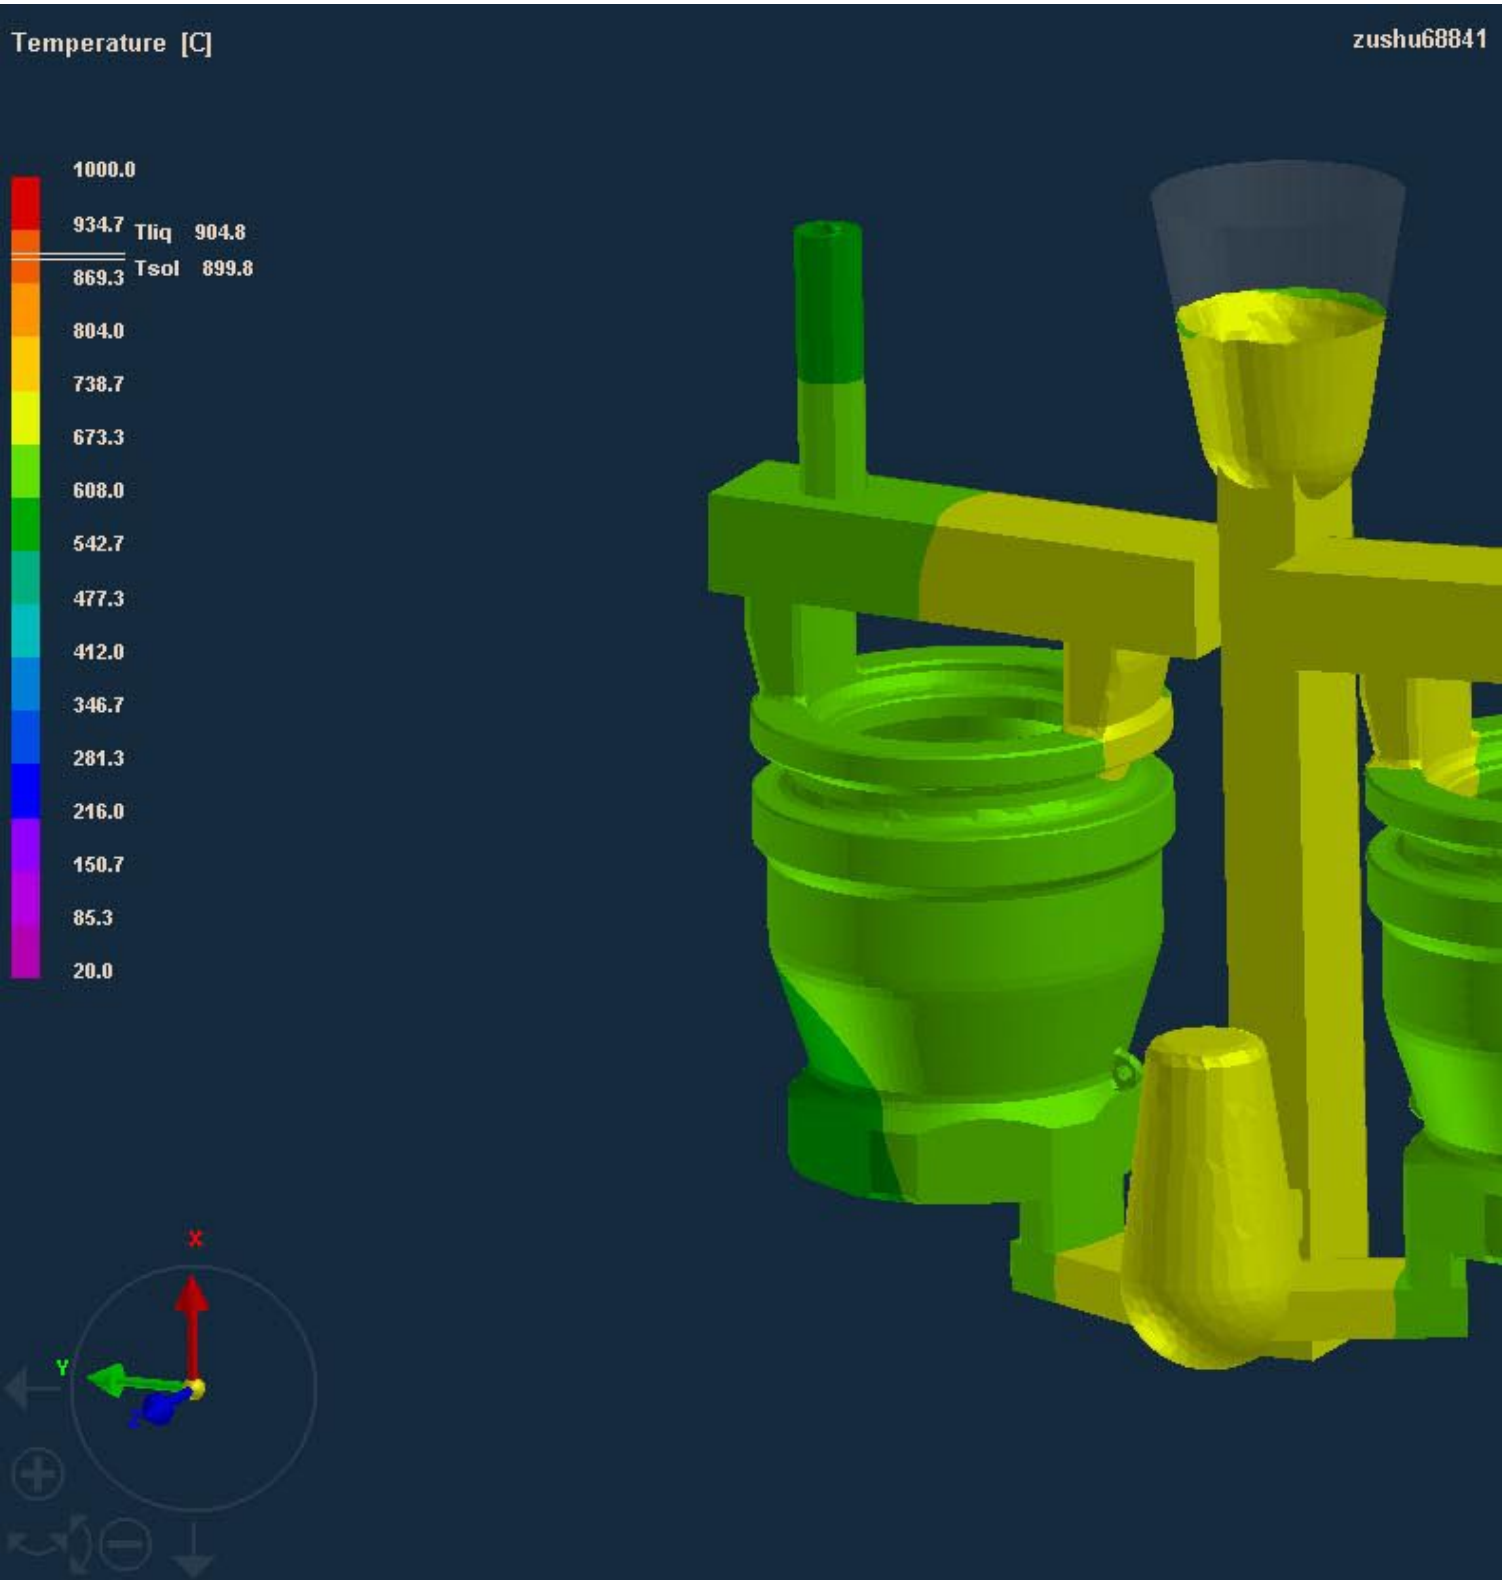

BODTECH

ŁĄCZNIKI / ZŁĄCZA SPRZĘT POŻARNICZY ZAWORY WĘŻE